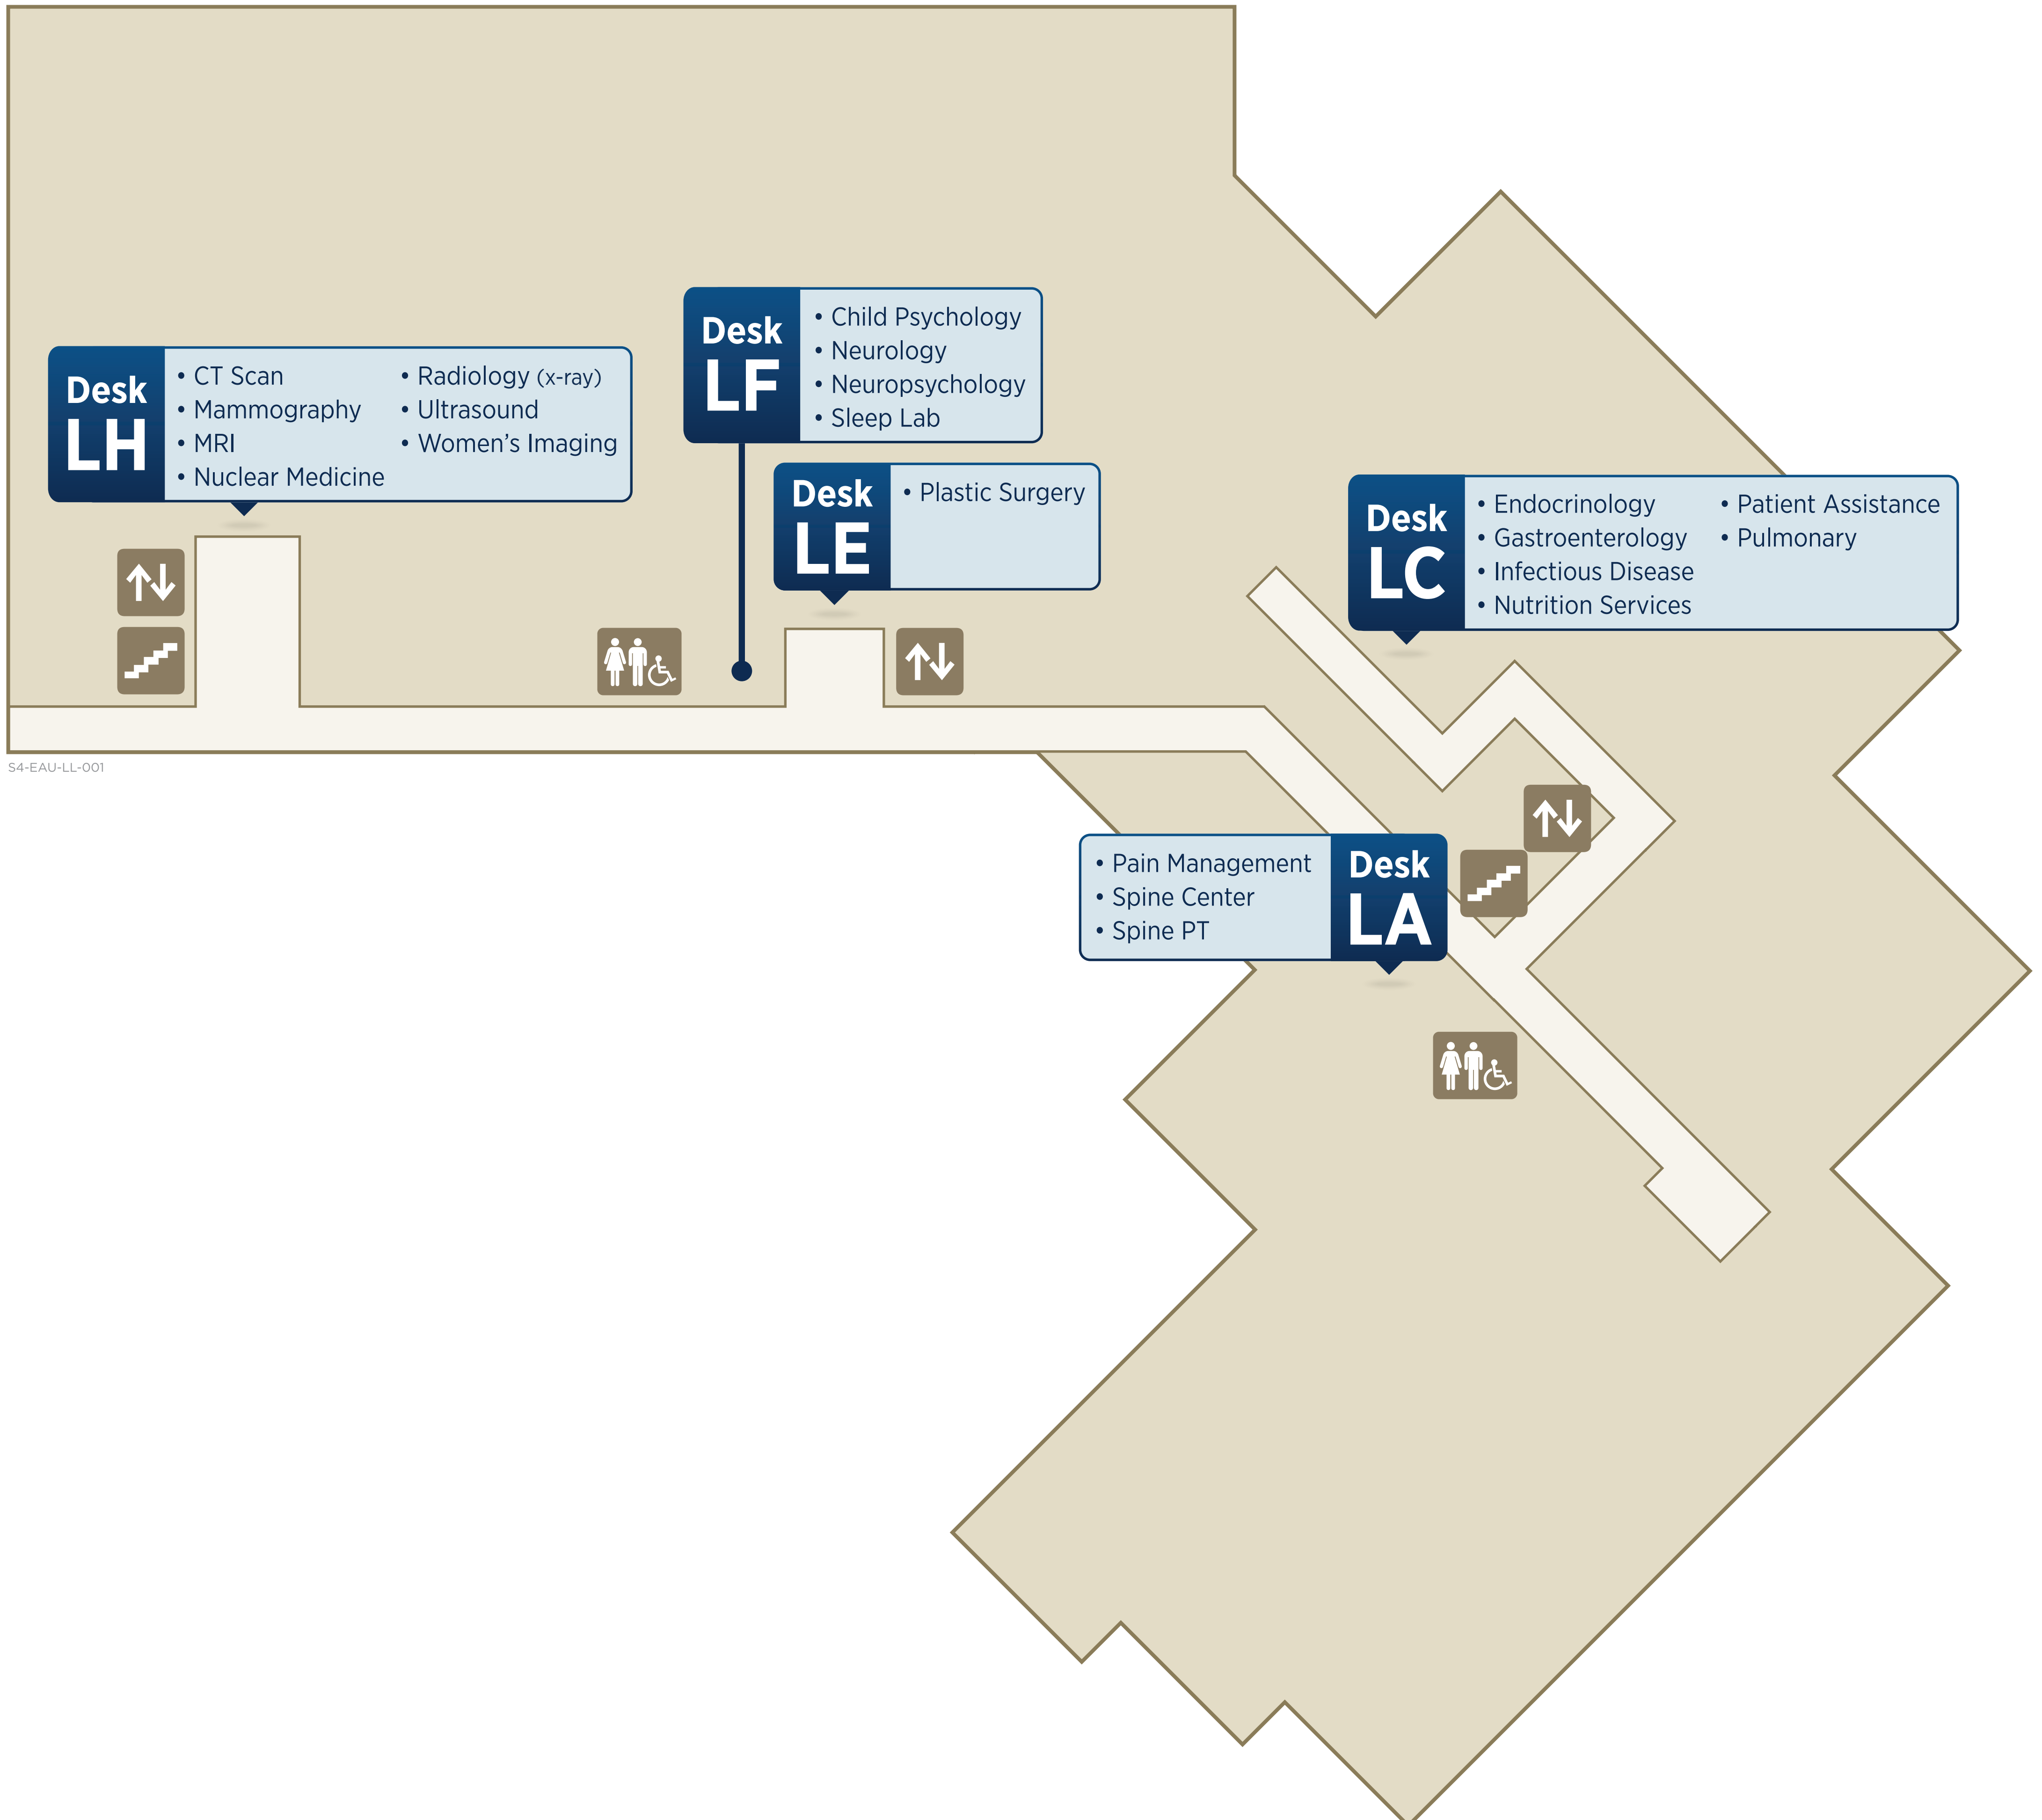

Lower Level

Eau Claire Center

Key

Elevator

Stairs

Restrooms

S4-EAU-LL-001